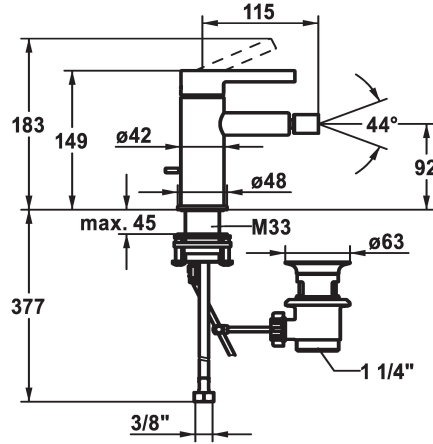

KWC BEVO Lever mixer - Bidet

Modell-Linie: BEVO | 13.421.041.000FL
Taps | Manual taps

KWC-No.

124618
chromeline, A 115, flexible connection hoses, with pop-up valve

- * Lever mixer
- * EcoProtect - water-saving device
- * Fixed spout
- ball joint aerator Neoperl® Caché®
- * KWC cartridge M 35 OP
- with ceramic discs
- flow rate and temperature continuously variable

Color code

chromeline

- temperature limitation
- * Flexible connection hoses 3/8"
- * QuickInstallation - Fastening via threaded connection with locking screws
- * Mounting hole size 35 mm
- * Scope of delivery:
- KWC pop-up valve Z.538.581.000

Technical Data

Flow rate
pop-up assembly
Connection
Spout
Handling
Color code
Installation type
Faucet_typ
Dimension Height
Acoustic group
Projection A
Energy label
Dimension Water outlet
material

5 l/min (3 bar)
with pop-up valve
Flexible connection hoses
fixed
top lever
chromeline
Pillar installation
Lever mixer
149
I
A 115
A
92
Brass

Spare Parts

KWC BEVO Lever mixer - Bidet

Modell-Linie: BEVO | 13.421.041.000FL
Taps | Manual taps

Cartridge M 35 OP

538331
Z.537.710

Service key Neoperl © Caché ©, TJ, 18 mm, green

634729
CACHETJ
