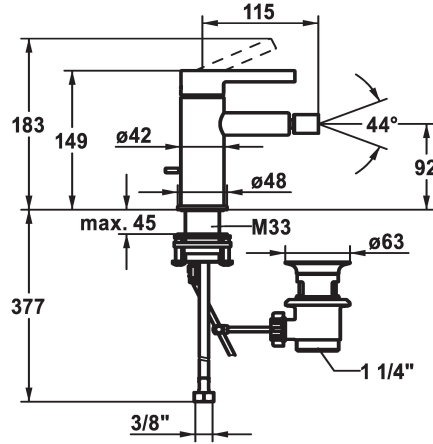

KWC BEVO Lever mixer - Bidet

Modell-Linie: BEVO | 13.421.041.000FL
Taps | Manual taps

KWC-No.

124618
chromeline, A 115, flexible connection hoses, with pop-up valve

- * Lever mixer
- * EcoProtect - water-saving device
- * Fixed spout
- ball joint aerator Neoperl® Caché®
- * KWC cartridge M 35 OP
- with ceramic discs
- flow rate and temperature continuously variable

Color code

chrome

- temperature limitation
- * Flexible connection hoses 3/8"
- * QuickInstallation - Fastening via threaded connection with locking screws
- * Mounting hole size ø35 mm
- * Scope of delivery:
- KWC pop-up valve Z.538.581.000

Technical Data

Flow rate	5 l/min (3 bar)
Pop-up_valve	with pop-up valve
Connection	Flexible connection hoses
Spout	fixed
Handling	top lever
Color code	chrome
Installation_type	Pillar installation
Faucet_typ	Lever mixer
Dimension Height	149
G_Acoustic group	I
Projection_A	A 115
Energy Label	A
Dimension Water outlet	92
material	Brass

Flow rate	5 l/min (3 bar)
Pop-up_valve	with pop-up valve
Connection	Flexible connection hoses
Spout	fixed
Handling	top lever
Color code	chrome
Installation_type	Pillar installation
Faucet_typ	Lever mixer
Dimension Height	149
G_Acoustic group	I
Projection_A	A 115
Energy Label	A
Dimension Water outlet	92
material	Brass