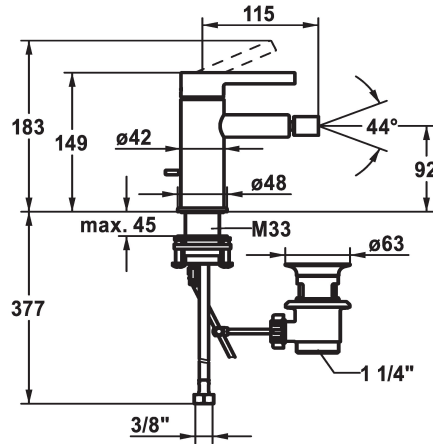

## KWC BEVO Lever mixer - Bidet

Modell-Linie: BEVO | 13.421.041.000FL  
Umyvadlové armatury | Hydraulické armatury

### KWC-No.

**124618**  
chromeline, A 115, flexible connection hoses, with pop-up valve

- \* Lever mixer
- \* EcoProtect - water-saving device
- \* Fixed spout
- ball joint aerator Neoperl® Caché®
- \* KWC cartridge M 35 OP
- with ceramic discs
- flow rate and temperature continuously variable

### ATT-KWC-FARBCODE

chromeline

- temperature limitation
- \* Flexible connection hoses 3/8"
- \* QuickInstallation - Fastening via threaded connection with locking screws
- \* Mounting hole size 43 mm
- \* Scope of delivery:
- KWC pop-up valve Z.538.581.000

### Technické údaje

A_Spout_Spray
ATT-KWC-ABLAUFGARNITUR
Connection
ATT-KWC-AUSLAUF
Handling
ATT-KWC-FARBCODE
Installation_type
Faucet_typ
Measure_Height
G_Acoustic group
Projection_A
EnergyLabelCH
ATT-KWC-MASS-WASSERAUSTRITT
Materiál