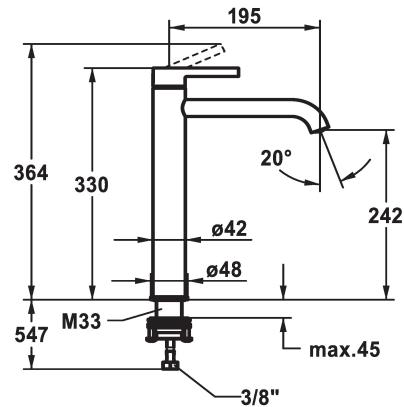

## KWC BEVO Lever mixer - Basin

Modell-Linie: BEVO | 12.421.093.000FL  
Hanat | Käsi­käyt­toiset hanat

### KWC-No.

**124616**  
chromeline, A 195, flexible connection hoses, without pop-up valve

**125021**  
matt black, A 195, flexible connection hoses, without pop-up valve

**125048**  
brushed steel, A 195, flexible connection hoses, without pop-up valve

- \* Lever mixer
- \* For top-mounted basins
- \* EcoProtect - water-saving device
- \* Fixed spout
- Neoperl® Caché® CS, Coin Slot
- \* OptimalSpace - ample space for washing or working
- \* KWC cartridge M 35 OP

### ATT-KWC-FARBCODE

chromeline

matt black

brushed steel

- with ceramic discs
- flow rate and temperature continuously variable
- temperature limitation
- \* Flexible connection hoses 3/8"
- \* QuickInstallation - Fastening via threaded connection with locking screws
- \* Mounting hole size ø35 mm