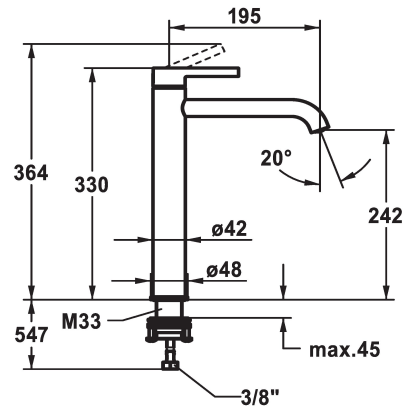

KWC BEVO Lever mixer - Basin

Modell-Linie: BEVO | 12.421.093.000FL
Taps | Manual taps

KWC-No.

124616
chromeline, A 195, flexible connection hoses, without pop-up valve

125021
matt black, A 195, flexible connection hoses, without pop-up valve

Color code

chromeline

matt black

brushed steel

- with ceramic discs
- flow rate and temperature continuously variable
- temperature limitation
- * Flexible connection hoses 3/8"
- * QuickInstallation - Fastening via threaded connection with locking screws
- * Mounting hole size ø35 mm

Technical Data

Flow rate	5 l/min (3 bar)
pop-up assembly	without pop-up valve
Connection	Flexible connection hoses
Spout	fixed
Handling	top lever
Color code	chromeline
Installation type	for top-mounted sinks
Faucet_typ	Lever mixer
Dimension Height	330
Acoustic group	I
Projection A	A 195
Energy label	A
Dimension Water outlet	242
material	Brass

Flow rate	5 l/min (3 bar)
pop-up assembly	without pop-up valve
Connection	Flexible connection hoses
Spout	fixed
Handling	top lever
Color code	chromeline
Installation type	for top-mounted sinks
Faucet_typ	Lever mixer
Dimension Height	330
Acoustic group	I
Projection A	A 195
Energy label	A
Dimension Water outlet	242
material	Brass