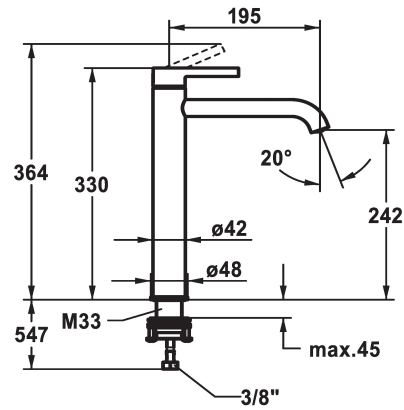

KWC BEVO Lever mixer - Basin

Modell-Linie: BEVO | 12.421.093.000FL
Taps | Manual taps

KWC-No.

124616
chromeline, A 195, flexible connection hoses, without pop-up valve

125021
matt black, A 195, flexible connection hoses, without pop-up valve

Color_code

chrome

matt black

brushed steel

- with ceramic discs
- flow rate and temperature continuously variable
- temperature limitation
- * Flexible connection hoses 3/8"
- * QuickInstallation - Fastening via threaded connection with locking screws
- * Mounting hole size ø35 mm

Technical Data

Flow rate	5 l/min (3 bar)
Pop-up_valve	without pop-up valve
Connection	Flexible connection hoses
Spout	fixed
Handling	top lever
Color_code	chrome
Installation_type	for top-mounted sinks
Faucet_typ	Lever mixer
Dimension Height	330
G_Acoustic_group	I
Projection_A	A 195
Energy Label	A
Dimension Water outlet	242
material	Brass

Flow rate	5 l/min (3 bar)
Pop-up_valve	without pop-up valve
Connection	Flexible connection hoses
Spout	fixed
Handling	top lever
Color_code	chrome
Installation_type	for top-mounted sinks
Faucet_typ	Lever mixer
Dimension Height	330
G_Acoustic_group	I
Projection_A	A 195
Energy Label	A
Dimension Water outlet	242
material	Brass