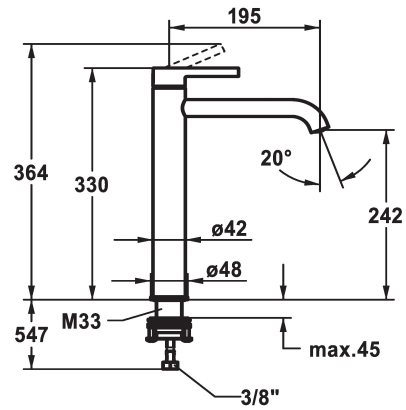

KWC BEVO Lever mixer - Basin

Modell-Linie: BEVO | 12.421.093.000FL
Taps | Manual taps

KWC-No.

124616
chromeline, A 195, flexible connection hoses, without pop-up valve

125021
matt black, A 195, flexible connection hoses, without pop-up valve

125048
brushed steel, A 195, flexible connection hoses, without pop-up valve

Color code

chrome

matt black

brushed steel

- Lever mixer
- For top-mounted basins
- EcoProtect - water-saving device
- Fixed spout
- Neoperl® Caché® CS, Coin Slot
- OptimalSpace - ample space for washing or working
- KWC cartridge M 35 OP

- with ceramic discs
- flow rate and temperature continuously variable
- temperature limitation
- Flexible connection hoses 3/8"
- QuickInstallation - Fastening via threaded connection with locking screws
- Mounting hole size ø35 mm

Technical Data

Flow rate	5 l/min (3 bar)
Pop-up_valve	without pop-up valve
Connection	Flexible connection hoses
Spout	fixed
Handling	top lever
Color code	chrome
Installation_type	for top-mounted sinks
Faucet_typ	Lever mixer
Dimension Height	330
G_Acoustic_group	I
Projection_A	A 195
Energy Label	A
Dimension Water outlet	242
material	Brass

Flow rate	5 l/min (3 bar)
Pop-up_valve	without pop-up valve
Connection	Flexible connection hoses
Spout	fixed
Handling	top lever
Color code	chrome
Installation_type	for top-mounted sinks
Faucet_typ	Lever mixer
Dimension Height	330
G_Acoustic_group	I
Projection_A	A 195
Energy Label	A
Dimension Water outlet	242
material	Brass

Spare Parts