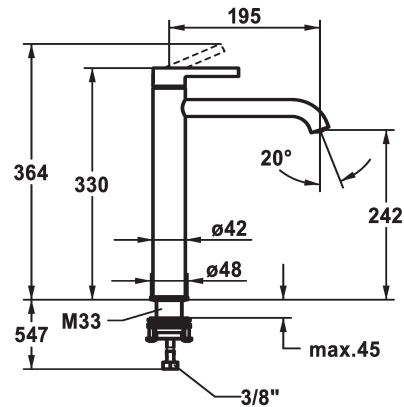

KWC BEVO Lever mixer - Basin

Modell-Linie: BEVO | 12.421.093.000FL
Umyvadlové armatury | Hydraulické armatury

KWC-No.

124616
chromeline, A 195, flexible connection hoses, without pop-up valve

125021
matt black, A 195, flexible connection hoses, without pop-up valve

125048
brushed steel, A 195, flexible connection hoses, without pop-up valve

- * Lever mixer
- * For top-mounted basins
- * EcoProtect - water-saving device
- * Fixed spout
- Neoperl® Caché® CS, Coin Slot
- * OptimalSpace - ample space for washing or working
- * KWC cartridge M 35 OP

ATT-KWC-FARBCODE

chromeline

matt black

brushed steel

- with ceramic discs
- flow rate and temperature continuously variable
- temperature limitation
- * Flexible connection hoses 3/8"
- * QuickInstallation - Fastening via threaded connection with locking screws
- * Mounting hole size ø35 mm

Faucet_typ

Measure_Height

G_Acoustic_group

Projection_A

EnergyLabelCH

ATT-KWC-MASS-WASSERAUSTRITT

Materiál

5 l/min (3 bar)