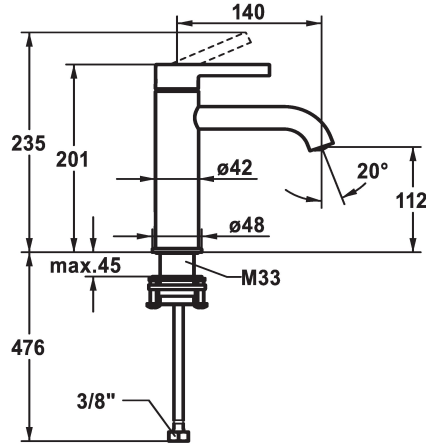

KWC BEVO

Lever mixer - Basin - CoolFix

Modell-Linie: BEVO | 12.421.072.000FL

Kranar | Hydraulické armatury

KWC-No.

124609

chromeline, A 140, flexible connection hoses, with pop-up valve

124610

chromeline, A 140, flexible connection hoses, without pop-up valve

- * Lever mixer
- * CoolFix - Cold water flow with a centered lever
- * EcoProtect - water-saving device
- * Fixed spout
- Neoperl® Caché® CS, Coin Slot
- * OptimalSpace - ample space for washing or working
- * KWC cartridge M 35 OP

ATT-KWC-ABLAUFGARNITUR

mit_Ablaufgarnitur

ohne_Ablaufgarnitur

- with ceramic discs
- flow rate and temperature continuously variable
- temperature limitation
- * Flexible connection hoses 3/8"
- * QuickInstallation - Fastening via threaded connection with locking screws
- * Mounting hole size ø35 mm

Faucet_typ

Measure_Height

ATT-KWC-ENERGIESPAREN

G_Acoustic group

Projection_A

EnergyLabelCH

ATT-KWC-MASS-WASSERAUSTRITT

Material