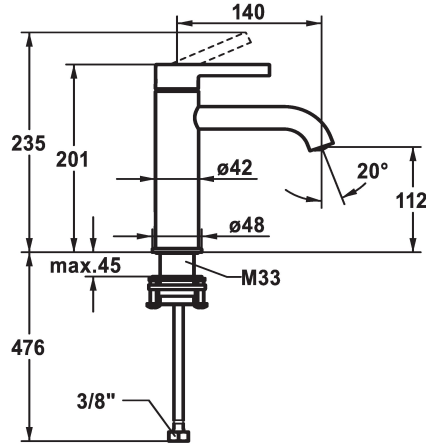

## KWC BEVO

Lever mixer - Basin - CoolFix

Modell-Linie: BEVO | 12.421.072.000FL

Armatura umywalkowa | Armatura jednouchwytywa

### KWC-No.

**124609**

chromeline, A 140, flexible connection hoses, with pop-up valve

**124610**

chromeline, A 140, flexible connection hoses, without pop-up valve

- \* Lever mixer
- \* CoolFix - Cold water flow with a centered lever
- \* EcoProtect - water-saving device
- \* Fixed spout
- Neoperl® Caché® CS, Coin Slot
- \* OptimalSpace - ample space for washing or working
- \* KWC cartridge M 35 OP

### ATT-KWC- ABLAUFGARNITUR

mit\_Ablaufgarnitur

ohne\_Ablaufgarnitur

- with ceramic discs
- flow rate and temperature continuously variable
- temperature limitation
- \* Flexible connection hoses 3/8"
- \* QuickInstallation - Fastening via threaded connection with locking screws
- \* Mounting hole size ø35 mm

Faucet\_typ

Dimension Height

ATT-KWC-ENERGIESPAREN

G\_Acoustic group

Projection\_A

EnergyLabelCH

ATT-KWC-MASS-WASSERAUSTRITT

Materiał