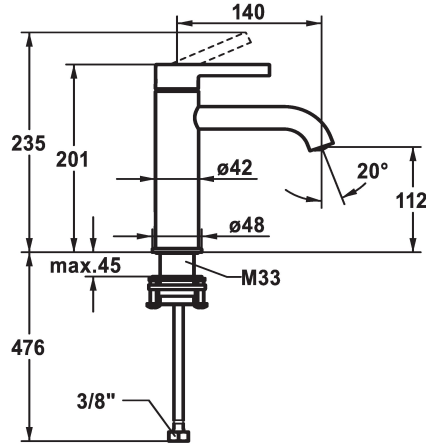

KWC BEVO

Lever mixer - Basin - CoolFix

Modell-Linie: BEVO | 12.421.072.000FL

Hanat | Käsikäyttöiset hanat

KWC-No.

124609

chromeline, A 140, flexible connection hoses, with pop-up valve

124610

chromeline, A 140, flexible connection hoses, without pop-up valve

- * Lever mixer
- * CoolFix - Cold water flow with a centered lever
- * EcoProtect - water-saving device
- * Fixed spout
- Neoperl® Caché® CS, Coin Slot
- * OptimalSpace - ample space for washing or working
- * KWC cartridge M 35 OP

ATT-KWC- ABLAUFGARNITUR

mit_Ablaufgarnitur

ohne_Ablaufgarnitur

- with ceramic discs
- flow rate and temperature continuously variable
- temperature limitation
- * Flexible connection hoses 3/8"
- * QuickInstallation - Fastening via threaded connection with locking screws
- * Mounting hole size ø35 mm

Faucet_typ

Measure_Height

ATT-KWC-ENERGIESPAREN

G_Acoustic group

Projection_A

EnergyLabelCH

ATT-KWC-MASS-WASSERAUSTRITT

Materiaali