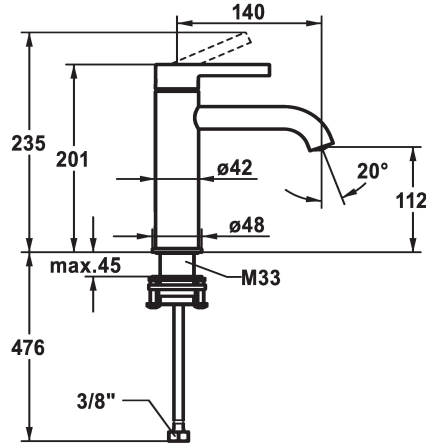

KWC BEVO

Lever mixer - Basin - CoolFix

Modell-Linie: BEVO | 12.421.072.000FL

Taps | Manual taps

KWC-No.

124609
chromeline, A 140, flexible connection hoses, with pop-up valve

124610
chromeline, A 140, flexible connection hoses, without pop-up valve

pop-up valve

with pop-up valve

without pop-up valve

- with ceramic discs
- flow rate and temperature continuously variable
- temperature limitation
- * Flexible connection hoses 3/8"
- * QuickInstallation - Fastening via threaded connection with locking screws
- * Mounting hole size 35 mm

Technical Data

Flow rate	5 l/min (3 bar)
pop-up valve	without pop-up valve
Connection	Flexible connection hoses
Spout	fixed
Handling	top lever
Color code	chromeline
Installation type	Pillar installation
Faucet_typ	Lever mixer
Measure Height	178
Energysaving	Coolfix
Acoustic group	I
Projection A	A 140
Energy label	A
Dimension Water outlet	112
material	Brass

Flow rate	5 l/min (3 bar)
pop-up valve	without pop-up valve
Connection	Flexible connection hoses
Spout	fixed
Handling	top lever
Color code	chromeline
Installation type	Pillar installation
Faucet_typ	Lever mixer
Measure Height	178
Energysaving	Coolfix
Acoustic group	I
Projection A	A 140
Energy label	A
Dimension Water outlet	112
material	Brass