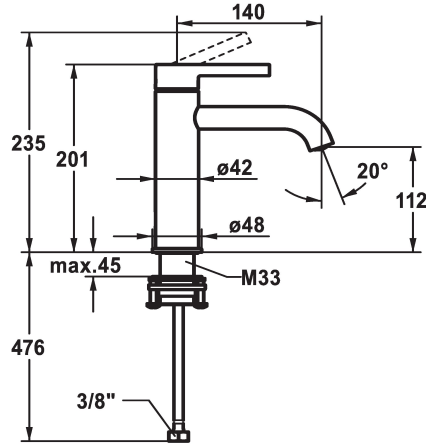

## KWC BEVO

Lever mixer - Basin - CoolFix

Modell-Linie: BEVO | 12.421.072.000FL

Taps | Manual taps

### KWC-No.

**124609**  
chromeline, A 140, flexible connection hoses, with pop-up valve

**124610**  
chromeline, A 140, flexible connection hoses, without pop-up valve

- \* Lever mixer
- \* CoolFix - Cold water flow with a centered lever
- \* EcoProtect - water-saving device
- \* Fixed spout
- Neoperl® Caché® CS, Coin Slot
- \* OptimalSpace - ample space for washing or working
- \* KWC cartridge M 35 OP

### pop-up assembly

with pop-up valve

without pop-up valve

- with ceramic discs
- flow rate and temperature continuously variable
- temperature limitation
- \* Flexible connection hoses 3/8"
- \* QuickInstallation - Fastening via threaded connection with locking screws
- \* Mounting hole size ø35 mm

### Technical Data

Flow rate
pop-up assembly
Connection
Spout
Handling
Color code
Installation type
Faucet_typ
Dimension Height
Energysaving
Acoustic group
Projection A
Energy label
Dimension Water outlet
material