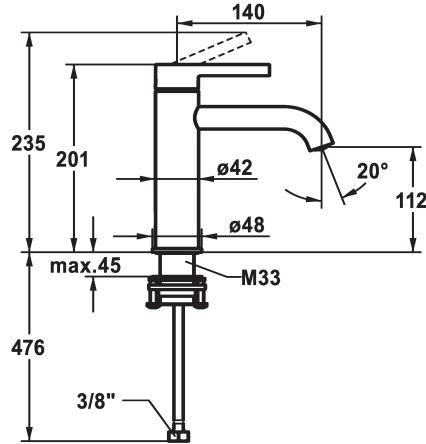

KWC BEVO

Lever mixer - Basin - CoolFix

Modell-Linie: BEVO | 12.421.072.000FL

Taps | Manual taps

KWC-No.

124609
chromeline, A 140, flexible connection hoses, with pop-up valve

124610
chromeline, A 140, flexible connection hoses, without pop-up valve

Pop-up_valve

with pop-up valve

without pop-up valve

- with ceramic discs
- flow rate and temperature continuously variable
- temperature limitation
- * Flexible connection hoses 3/8"
- * QuickInstallation - Fastening via threaded connection with locking screws
- * Mounting hole size 35 mm

Technical Data

Flow rate
Pop-up_valve
Connection
Spout
Handling
Color code
Installation_type
Faucet_typ
Dimension Height
Energysaving
G_Acoustic group
Projection_A
Energy Label
Dimension Water outlet
material

5 l/min (3 bar)
without pop-up valve
Flexible connection hoses
fixed
top lever
chrome
Pillar installation
Lever mixer
178
Coolfix
I
A 140
A
112
Brass

Spare Parts

KWC BEVO

Lever mixer - Basin - CoolFix

Modell-Linie: BEVO | 12.421.072.000FL
Taps | Manual taps