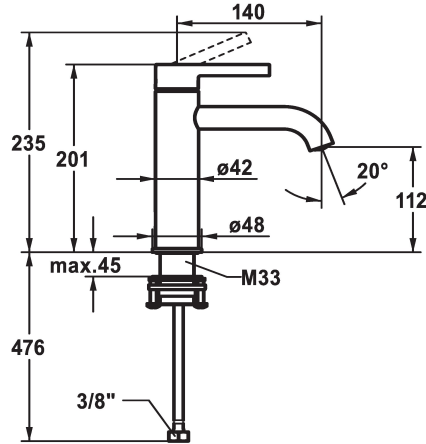

KWC BEVO

Lever mixer - Basin - CoolFix

Modell-Linie: BEVO | 12.421.072.000FL
Umyvadlové armatury | Hydraulické armatury

KWC-No.

124609
chromeline, A 140, flexible connection hoses, with pop-up valve

124610
chromeline, A 140, flexible connection hoses, without pop-up valve

- * Lever mixer
- * CoolFix - Cold water flow with a centered lever
- * EcoProtect - water-saving device
- * Fixed spout
- Neoperl® Caché® CS, Coin Slot
- * OptimalSpace - ample space for washing or working
- * KWC cartridge M 35 OP

ATT-KWC- ABLAUFGARNITUR

mit_Ablaufgarnitur

ohne_Ablaufgarnitur

- with ceramic discs
- flow rate and temperature continuously variable
- temperature limitation
- * Flexible connection hoses 3/8"
- * QuickInstallation - Fastening via threaded connection with locking screws
- * Mounting hole size ø35 mm

Faucet_typ

Measure_Height

ATT-KWC-ENERGIESPAREN

G_Acoustic group

Projection_A

EnergyLabelCH

ATT-KWC-MASS-WASSERAUSTRITT

Materiál