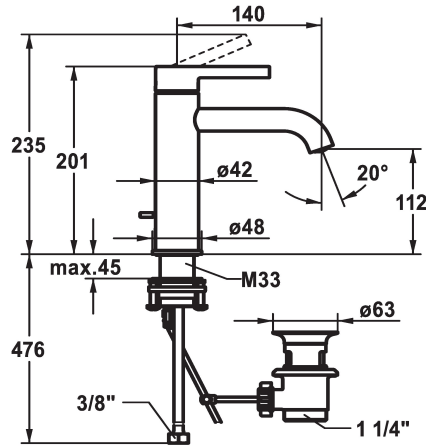

KWC BEVO

Lever mixer - Basin - CoolFix

Modell-Linie: BEVO | 12.421.032.000FL

Taps | Manual taps

KWC-No.

124609
chromeline, A 140, flexible connection hoses, with pop-up valve

124610
chromeline, A 140, flexible connection hoses, without pop-up valve

pop-up valve

with pop-up valve

without pop-up valve

- flow rate and temperature continuously variable
- temperature limitation
- * Flexible connection hoses 3/8"
- * QuickInstallation - Fastening via threaded connection with locking screws
- * Mounting hole size ø35 mm
- * Scope of delivery:
- KWC pop-up valve Z.538.581.000

Technical Data

Flow rate	5 l/min (3 bar)
pop-up valve	with pop-up valve
Connection	Flexible connection hoses
Spout	fixed
Handling	top lever
Color code	chromeline
Installation type	Pillar installation
Faucet_typ	Lever mixer
Measure Height	201
Energysaving	Coolfix
Acoustic group	I
Projection A	A 140
Energy label	A
Dimension Water outlet	112
material	Brass

Flow rate	5 l/min (3 bar)
pop-up valve	with pop-up valve
Connection	Flexible connection hoses
Spout	fixed
Handling	top lever
Color code	chromeline
Installation type	Pillar installation
Faucet_typ	Lever mixer
Measure Height	201
Energysaving	Coolfix
Acoustic group	I
Projection A	A 140
Energy label	A
Dimension Water outlet	112
material	Brass