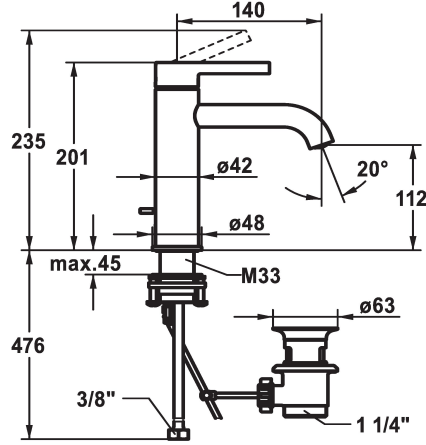

KWC BEVO

Lever mixer - Basin - CoolFix

Modell-Linie: BEVO | 12.421.032.000FL

Taps | Manual taps

KWC-No.

124609

chromeline, A 140, flexible connection hoses, with pop-up valve

124610

pop-up assembly

with pop-up valve

without pop-up valve

- flow rate and temperature continuously variable
- temperature limitation
- * Flexible connection hoses 3/8"
- * QuickInstallation - Fastening via threaded connection with locking screws
- * Mounting hole size ø35 mm
- * Scope of delivery:
- KWC pop-up valve Z.538.581.000

Technical Data

Flow rate	5 l/min (3 bar)
pop-up assembly	with pop-up valve
Connection	Flexible connection hoses
Spout	fixed
Handling	top lever
Color code	chromeline
Installation type	Pillar installation
Faucet_typ	Lever mixer
Dimension Height	201
Energysaving	Coolfix
Acoustic group	I
Projection A	A 140
Energy label	A
Dimension Water outlet	112
material	Brass

Flow rate	5 l/min (3 bar)
pop-up assembly	with pop-up valve
Connection	Flexible connection hoses
Spout	fixed
Handling	top lever
Color code	chromeline
Installation type	Pillar installation
Faucet_typ	Lever mixer
Dimension Height	201
Energysaving	Coolfix
Acoustic group	I
Projection A	A 140
Energy label	A
Dimension Water outlet	112
material	Brass