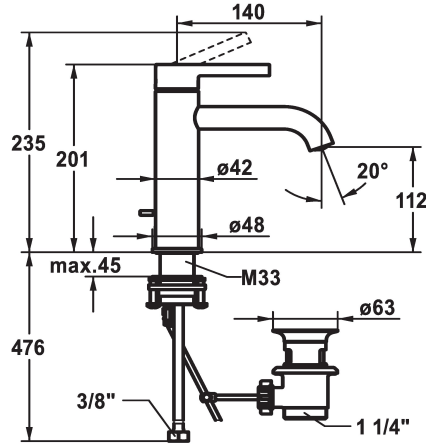

## KWC BEVO

Lever mixer - Basin - CoolFix

Modell-Linie: BEVO | 12.421.032.000FL  
Umyvadlové armatury | Hydraulické armatury

### KWC-No.

**124609**  
chromeline, A 140, flexible connection hoses, with pop-up valve

**124610**  
chromeline, A 140, flexible connection hoses, without pop-up valve

- \* Lever mixer
- \* CoolFix - Cold water flow with a centered lever
- \* EcoProtect - water-saving device
- \* Fixed spout
  - Neoperl® Caché® CS, Coin Slot
- \* OptimalSpace - ample space for washing or working
- \* KWC cartridge M 35 OP
  - with ceramic discs

### ATT-KWC- ABLAUFGARNITUR

mit\_Ablaufgarnitur

ohne\_Ablaufgarnitur

- flow rate and temperature continuously variable
- temperature limitation
- \* Flexible connection hoses 3/8"
- \* QuickInstallation - Fastening via threaded connection with locking screws
- \* Mounting hole size ø35 mm
- \* Scope of delivery:
  - KWC pop-up valve Z.538.581.000

Faucet\_typ

Measure\_Height

ATT-KWC-ENERGIESPAREN

G\_Acoustic\_group

Projection\_A

EnergyLabelCH

ATT-KWC-MASS-WASSERAUSTRITT

Materiál