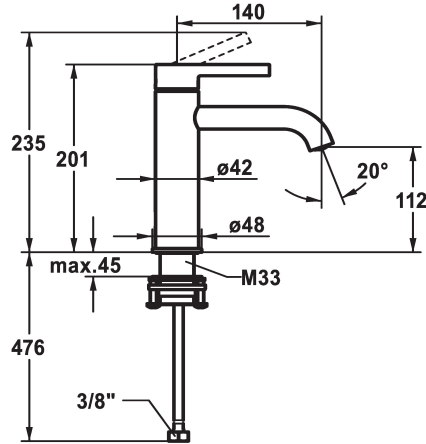

## KWC BEVO Lever mixer - Basin

Modell-Linie: BEVO | 12.421.052.000FL  
Kranar | Hydraulické armatúry

### KWC-No.

**124607**  
chromeline, A 140, flexible connection hoses, with pop-up valve

**124608**  
chromeline, A 140, flexible connection hoses, without pop-up valve

- \* Lever mixer
- \* EcoProtect - water-saving device
- \* Fixed spout
- Neoperl® Caché® CS, Coin Slot
- \* OptimalSpace - ample space for washing or working
- \* KWC cartridge M 35 OP
- with ceramic discs

Faucet\_typ

Measure\_Height

G\_Acoustic group

Projection\_A

EnergyLabelCH

ATT-KWC-MASS-WASSERAUSTRITT

Material

### ATT-KWC- ABLAUFGARNITUR

mit\_Ablaufgarnitur

ohne\_Ablaufgarnitur

- flow rate and temperature continuously variable
- temperature limitation
- \* Flexible connection hoses 3/8"
- \* QuickInstallation - Fastening via threaded connection with locking screws
- \* Mounting hole size ø35 mm