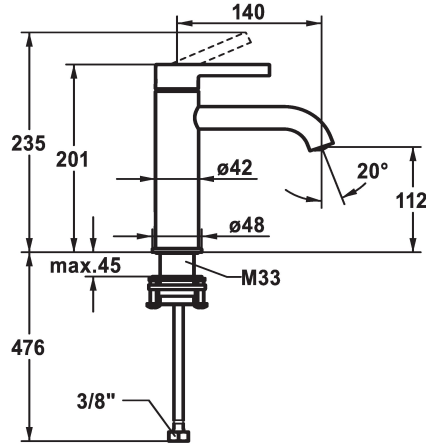

KWC BEVO Lever mixer - Basin

Modell-Linie: BEVO | 12.421.052.000FL
Armatura umywalkowa | Armatura jednouchwytywa

KWC-No.

124607
chromeline, A 140, flexible connection hoses, with pop-up valve

124608
chromeline, A 140, flexible connection hoses, without pop-up valve

- * Lever mixer
- * EcoProtect - water-saving device
- * Fixed spout
- Neoperl® Caché® CS, Coin Slot
- * OptimalSpace - ample space for washing or working
- * KWC cartridge M 35 OP
- with ceramic discs

Faucet_typ

Dimension Height

G_Acoustic group

Projection_A

EnergyLabelCH

ATT-KWC-MASS-WASSERAUSTRITT

Material

ATT-KWC- ABLAUFGARNITUR

mit_Ablaufgarnitur

ohne_Ablaufgarnitur

- flow rate and temperature continuously variable
- temperature limitation
- * Flexible connection hoses 3/8"
- * QuickInstallation - Fastening via threaded connection with locking screws
- * Mounting hole size ø35 mm