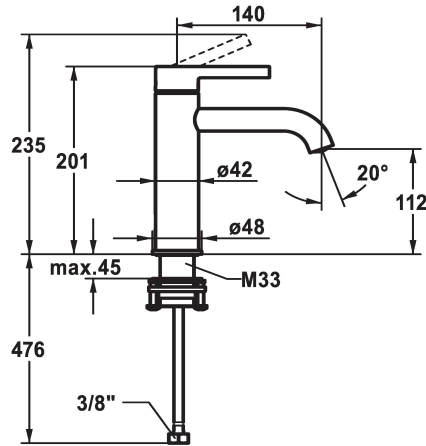

KWC BEVO Lever mixer - Basin

Modell-Linie: BEVO | 12.421.052.000FL
Taps | Manual taps

KWC-No.

124607
chromeline, A 140, flexible connection hoses, with pop-up valve

124608
chromeline, A 140, flexible connection hoses, without pop-up valve

pop-up assembly

with pop-up valve

without pop-up valve

- flow rate and temperature continuously variable
- temperature limitation
- * Flexible connection hoses 3/8"
- * QuickInstallation - Fastening via threaded connection with locking screws
- * Mounting hole size ø35 mm

Technical Data

Flow rate
pop-up assembly
Connection
Spout
Handling
Color code
Installation type
Faucet_typ
Dimension Height
Acoustic group
Projection A
Energy label
Dimension Water outlet
material

5 l/min (3 bar)
without pop-up valve
Flexible connection hoses
fixed
top lever
chromeline
Pillar installation
Lever mixer
201
I
A 140
A
112
Brass

Spare Parts

KWC BEVO Lever mixer - Basin

Modell-Linie: BEVO | 12.421.052.000FL
Taps | Manual taps

Cartridge M 35 OP

538331
Z.537.710
