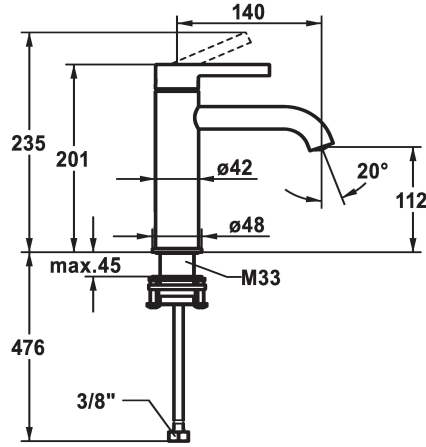

KWC BEVO Lever mixer - Basin

Modell-Linie: BEVO | 12.421.052.000FL
Taps | Manual taps

KWC-No.

124607
chromeline, A 140, flexible connection hoses, with pop-up valve

124608
chromeline, A 140, flexible connection hoses, without pop-up valve

Pop-up_valve

with pop-up valve

without pop-up valve

- flow rate and temperature continuously variable
- temperature limitation
- * Flexible connection hoses 3/8"
- * QuickInstallation - Fastening via threaded connection with locking screws
- * Mounting hole size ø35 mm

Technical Data

Flow rate
Pop-up_valve
Connection
Spout
Handling
Color code
Installation_type
Faucet_typ
Dimension Height
G_Acoustic group
Projection_A
Energy Label
Dimension Water outlet
material

5 l/min (3 bar)
without pop-up valve
Flexible connection hoses
fixed
top lever
chrome
Pillar installation
Lever mixer
201
I
A 140
A
112
Brass

Spare Parts

KWC BEVO
Lever mixer - Basin

Modell-Linie: BEVO | 12.421.052.000FL
Taps | Manual taps

Cartridge M 35 OP

538331
Z.537.710
