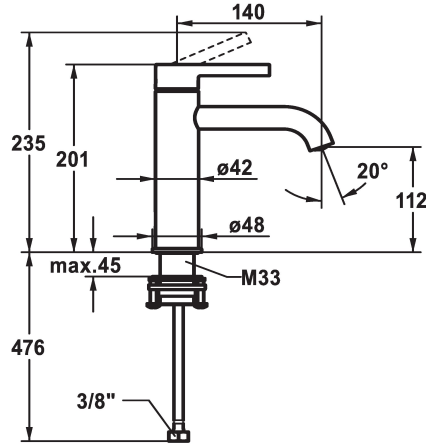

## KWC BEVO Lever mixer - Basin

Modell-Linie: BEVO | 12.421.052.000FL  
Umyvadlové armatury | Hydraulické armatury

### KWC-No.

**124607**  
chromeline, A 140, flexible connection hoses, with pop-up valve

**124608**  
chromeline, A 140, flexible connection hoses, without pop-up valve

- \* Lever mixer
- \* EcoProtect - water-saving device
- \* Fixed spout
- Neoperl® Caché® CS, Coin Slot
- \* OptimalSpace - ample space for washing or working
- \* KWC cartridge M 35 OP
- with ceramic discs

Faucet\_typ

Measure\_Height

G\_Acoustic group

Projection\_A

EnergyLabelCH

ATT-KWC-MASS-WASSERAUSTRITT

Materiál

### ATT-KWC- ABLAUFGARNITUR

mit\_Ablaufgarnitur

ohne\_Ablaufgarnitur

- flow rate and temperature continuously variable
- temperature limitation
- \* Flexible connection hoses 3/8"
- \* QuickInstallation - Fastening via threaded connection with locking screws
- \* Mounting hole size ø35 mm