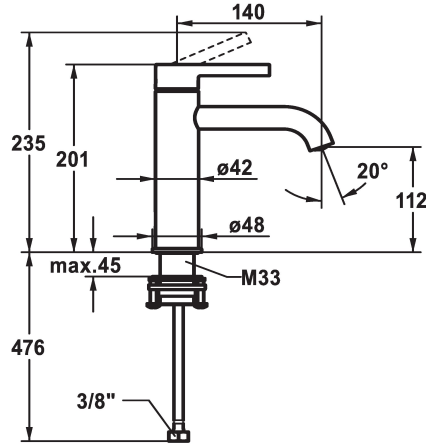

KWC BEVO Lever mixer - Basin

Modell-Linie: BEVO | 12.421.052.000FL
Taps | Manual taps

KWC-No.

124607
chromeline, A 140, flexible connection hoses, with pop-up valve

124608
chromeline, A 140, flexible connection hoses, without pop-up valve

Pop-up_valve

with pop-up valve

without pop-up valve

- flow rate and temperature continuously variable
- temperature limitation
- * Flexible connection hoses 3/8"
- * QuickInstallation - Fastening via threaded connection with locking screws
- * Mounting hole size ø35 mm

Technical Data

Flow rate
Pop-up_valve
Connection
Spout
Handling
Color code
Installation_type
Faucet_typ
Dimension Height
G_Acoustic group
Projection_A
Energy Label
Dimension Water outlet
material

5 l/min (3 bar)
without pop-up valve
Flexible connection hoses
fixed
top lever
chrome
Pillar installation
Lever mixer
201
I
A 140
A
112
Brass

Spare Parts

KWC BEVO Lever mixer - Basin

Modell-Linie: BEVO | 12.421.052.000FL
Taps | Manual taps

Cartridge M 35 OP

538331
Z.537.710
