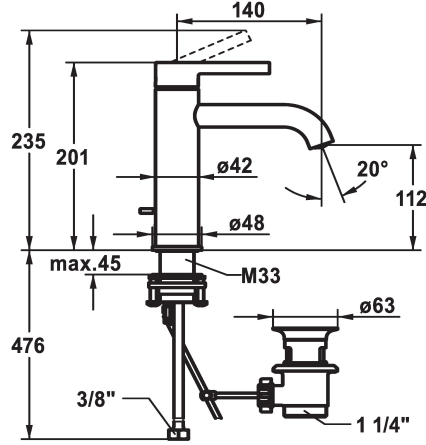

KWC BEVO Lever mixer - Basin

Modell-Linie: BEVO | 12.421.042.000FL
Taps | Manual taps

KWC-No.

124607
chromeline, A 140, flexible connection hoses, with pop-up valve

124608
chromeline, A 140, flexible connection hoses, without pop-up valve

Pop-up_valve

with pop-up valve

without pop-up valve

- temperature limitation
- * Flexible connection hoses 3/8"
- * QuickInstallation - Fastening via threaded connection with locking screws
- * Mounting hole size ø35 mm
- * Scope of delivery:
 - KWC pop-up valve Z.538.581.000

Technical Data

Flow rate	5 l/min (3 bar)
Pop-up_valve	with pop-up valve
Connection	Flexible connection hoses
Spout	fixed
Handling	top lever
Color code	chrome
Installation_type	Pillar installation
Faucet_typ	Lever mixer
Dimension Height	201
G_Acoustic group	I
Projection_A	A 140
Energy Label	A
Dimension Water outlet	112
material	Brass

Flow rate	5 l/min (3 bar)
Pop-up_valve	with pop-up valve
Connection	Flexible connection hoses
Spout	fixed
Handling	top lever
Color code	chrome
Installation_type	Pillar installation
Faucet_typ	Lever mixer
Dimension Height	201
G_Acoustic group	I
Projection_A	A 140
Energy Label	A
Dimension Water outlet	112
material	Brass