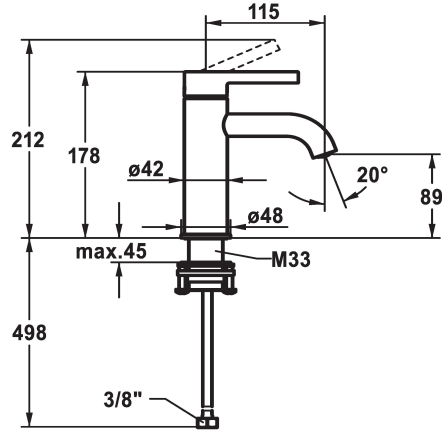

KWC BEVO Lever mixer - Basin

Modell-Linie: BEVO | 12.421.051.000FL
Kranar | Hydraulické armatury

KWC-No.

124603
chromeline, A 115, flexible connection hoses, with pop-up valve

124604
chromeline, A 115, flexible connection hoses, without pop-up valve

- * Lever mixer
- * EcoProtect - water-saving device
- * Fixed spout
- Neoperl® Caché® CS, Coin Slot
- * KWC cartridge M 35 OP
- with ceramic discs

ATT-KWC- ABLAUFGARNITUR

mit_Ablaufgarnitur

ohne_Ablaufgarnitur

- flow rate and temperature continuously variable
- temperature limitation
- * Flexible connection hoses 3/8"
- * QuickInstallation - Fastening via threaded connection with locking screws
- * Mounting hole size ø35 mm

Technical Data

A_Spout_Spray
ATT-KWC-ABLAUFGARNITUR
Connection
ATT-KWC-AUSLAUF
Handling
ATT-KWC-FARBCODE
Installation_type
Faucet_typ
Measure_Height
G_Acoustic group
Projection_A
EnergyLabelCH
ATT-KWC-MASS-WASSERAUSTRITT
Material