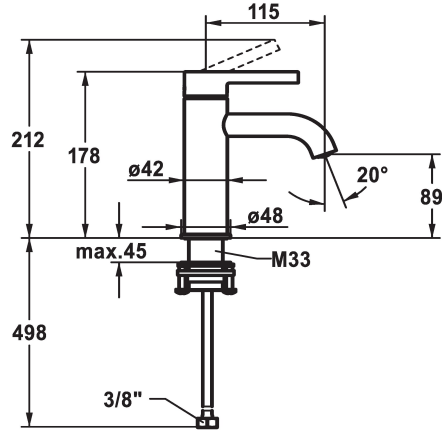

## KWC BEVO Lever mixer - Basin

Modell-Linie: BEVO | 12.421.051.000FL  
Armatura umywalkowa | Armatura jednouchwytywa

### KWC-No.

**124603**  
chromeline, A 115, flexible connection hoses, with pop-up valve

**124604**  
chromeline, A 115, flexible connection hoses, without pop-up valve

- \* Lever mixer
- \* EcoProtect - water-saving device
- \* Fixed spout
- Neoperl® Caché® CS, Coin Slot
- \* KWC cartridge M 35 OP
- with ceramic discs

### ATT-KWC- ABLAUFGARNITUR

mit\_Ablaufgarnitur

ohne\_Ablaufgarnitur

- flow rate and temperature continuously variable
- temperature limitation
- \* Flexible connection hoses 3/8"
- \* QuickInstallation - Fastening via threaded connection with locking screws
- \* Mounting hole size ø35 mm

### Dane techniczne

A_Spout_Spray
ATT-KWC-ABLAUFGARNITUR
Connection
ATT-KWC-AUSLAUF
Handling
ATT-KWC-FARBCODE
Installation_type
Faucet_typ
Dimension Height
G_Acoustic group
Projection_A
EnergyLabelCH
ATT-KWC-MASS-WASSERAUSTRITT
Material