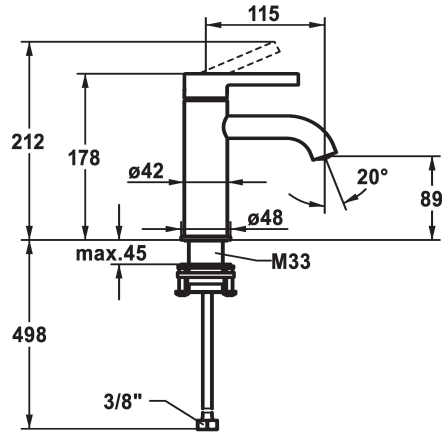

KWC BEVO Lever mixer - Basin

Modell-Linie: BEVO | 12.421.051.000FL
Hanat | Käsi­käyt­toiset hanat

KWC-No.

124603
chromeline, A 115, flexible connection hoses, with pop-up valve

124604
chromeline, A 115, flexible connection hoses, without pop-up valve

- * Lever mixer
- * EcoProtect - water-saving device
- * Fixed spout
- Neoperl® Caché® CS, Coin Slot
- * KWC cartridge M 35 OP
- with ceramic discs

ATT-KWC- ABLAUFGARNITUR

mit_Ablaufgarnitur

ohne_Ablaufgarnitur

- flow rate and temperature continuously variable
- temperature limitation
- * Flexible connection hoses 3/8"
- * QuickInstallation - Fastening via threaded connection with locking screws
- * Mounting hole size ø35 mm

Faucet_typ

Measure_Height

G_Acoustic group

Projection_A

EnergyLabelCH

ATT-KWC-MASS-WASSERAUSTRITT

Materiaali

lviCode