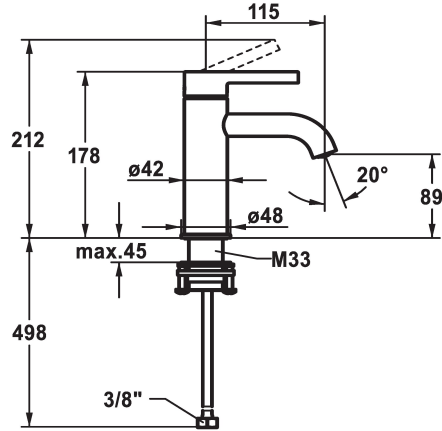

KWC BEVO Lever mixer - Basin

Modell-Linie: BEVO | 12.421.051.000FL
Hanat | Käsi­käyt­toiset hanat

KWC-No.

124603
chromeline, A 115, flexible connection hoses, with pop-up valve

124604
chromeline, A 115, flexible connection hoses, without pop-up valve

- * Lever mixer
- * EcoProtect - water-saving device
- * Fixed spout
- Neoperl® Caché® CS, Coin Slot
- * KWC cartridge M 35 OP
- with ceramic discs

ATT-KWC- ABLAUFGARNITUR

mit_Ablaufgarnitur

ohne_Ablaufgarnitur

- flow rate and temperature continuously variable
- temperature limitation
- * Flexible connection hoses 3/8"
- * QuickInstallation - Fastening via threaded connection with locking screws
- * Mounting hole size $\varnothing 35$ mm

5 l/min (3 bar)
ohne_Ablaufgarnitur
Flexible_Anschluss­schläuche
Kiinnitetty
topbedient
chromeline
Standmontage
Hebelmischer
178
I
A115
A
89
Messinki
0

Varaosat

KWC BEVO
Lever mixer - Basin

Modell-Linie: BEVO | 12.421.051.000FL
Hanat | Käsi­käyt­toiset hanat