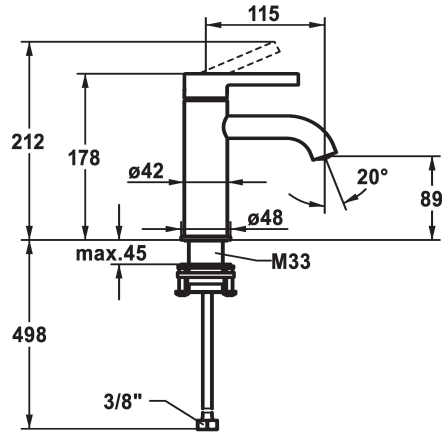

KWC BEVO Lever mixer - Basin

Modell-Linie: BEVO | 12.421.051.000FL
Umyvadlové armatury | Hydraulické armatury

KWC-No.

124603
chromeline, A 115, flexible connection hoses, with pop-up valve

124604
chromeline, A 115, flexible connection hoses, without pop-up valve

- * Lever mixer
- * EcoProtect - water-saving device
- * Fixed spout
- Neoperl® Caché® CS, Coin Slot
- * KWC cartridge M 35 OP
- with ceramic discs

ATT-KWC- ABLAUFGARNITUR

mit_Ablaufgarnitur

ohne_Ablaufgarnitur

- flow rate and temperature continuously variable
- temperature limitation
- * Flexible connection hoses 3/8"
- * QuickInstallation - Fastening via threaded connection with locking screws
- * Mounting hole size ø35 mm

Faucet_typ

Measure_Height

G_Acoustic group

Projection_A

EnergyLabelCH

ATT-KWC-MASS-WASSERAUSTRITT

Materiál

5 l/min (3 bar)