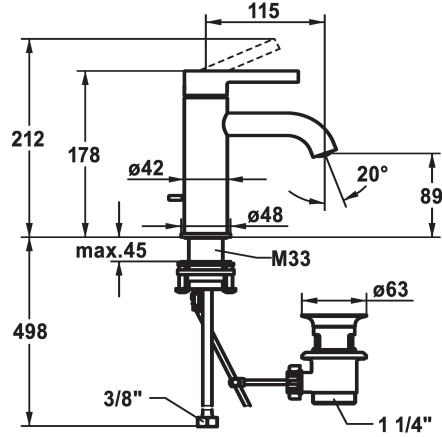

KWC BEVO Lever mixer - Basin

Modell-Linie: BEVO | 12.421.041.000FL
Kranar | Hydraulické armatúry

KWC-No.

124603
chromeline, A 115, flexible connection hoses, with pop-up valve

124604
chromeline, A 115, flexible connection hoses, without pop-up valve

- * Lever mixer
- * EcoProtect - water-saving device
- * Fixed spout
 - Neoperl® Caché® CS, Coin Slot
- * KWC cartridge M 35 OP
 - with ceramic discs
 - flow rate and temperature continuously variable

ATT-KWC- ABLAUFGARNITUR

mit_Ablaufgarnitur

ohne_Ablaufgarnitur

- temperature limitation
- * Flexible connection hoses 3/8"
- * QuickInstallation - Fastening via threaded connection with locking screws
- * Mounting hole size ø35 mm
- * Scope of delivery:
 - KWC pop-up valve Z.538.581.000

Faucet_typ

Measure_Height

G_Acoustic group

Projection_A

EnergyLabelCH

ATT-KWC-MASS-WASSERAUSTRITT

Material

5 l/min (3 bar)