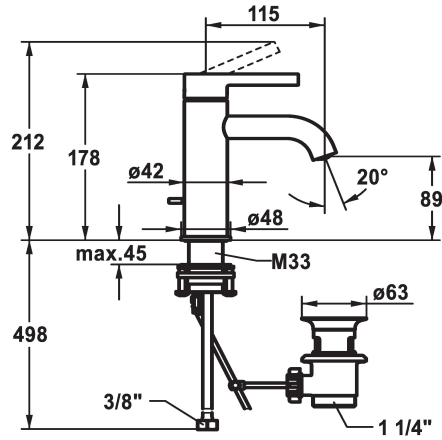

KWC BEVO Lever mixer - Basin

Modell-Linie: BEVO | 12.421.041.000FL
Hanat | Käsi­käyt­toiset hanat

KWC-No.

124603
chromeline, A 115, flexible connection hoses, with pop-up valve

124604
chromeline, A 115, flexible connection hoses, without pop-up valve

- * Lever mixer
- * EcoProtect - water-saving device
- * Fixed spout
 - Neoperl® Caché® CS, Coin Slot
- * KWC cartridge M 35 OP
 - with ceramic discs
 - flow rate and temperature continuously variable

ATT-KWC- ABLAUF­GARNITUR

mit_Ablaufgarnitur

ohne_Ablaufgarnitur

- temperature limitation
- * Flexible connection hoses 3/8"
- * QuickInstallation - Fastening via threaded connection with locking screws
- * Mounting hole size ø35 mm
- * Scope of delivery:
 - KWC pop-up valve Z.538.581.000

Faucet_typ

Measure_Height

G_Acoustic group

Projection_A

EnergyLabelCH

ATT-KWC-MASS-WASSERAUSTRITT

Materiaali

lviCode