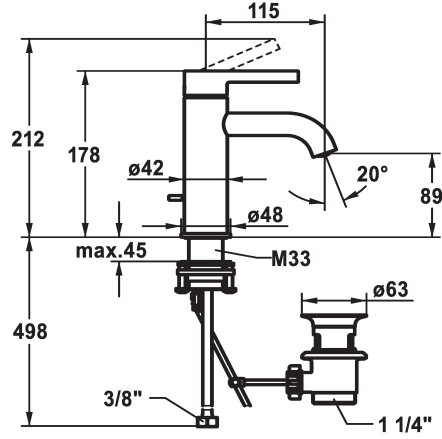

KWC BEVO Lever mixer - Basin

Modell-Linie: BEVO | 12.421.041.000FL
Taps | Manual taps

KWC-No.

124603
chromeline, A 115, flexible connection hoses, with pop-up valve

124604
chromeline, A 115, flexible connection hoses, without pop-up valve

with pop-up valve

without pop-up valve

- temperature limitation
- * Flexible connection hoses 3/8"
- * QuickInstallation - Fastening via threaded connection with locking screws
- * Mounting hole size ø35 mm
- * Scope of delivery:
- KWC pop-up valve Z.538.581.000

Technical Data

Flow rate
Pop-up_valve
Connection
Spout
Handling
Color code
Installation_type
Faucet_typ
Dimension Height
G_Acoustic group
Projection_A
Energy Label
Dimension Water outlet
material

5 l/min (3 bar)
with pop-up valve
Flexible connection hoses
fixed
top lever
chrome
Pillar installation
Lever mixer
178
I
A 115
A
89
Brass

Spare Parts

KWC BEVO Lever mixer - Basin

Modell-Linie: BEVO | 12.421.041.000FL
Taps | Manual taps

Cartridge M 35 OP

538331
Z.537.710
