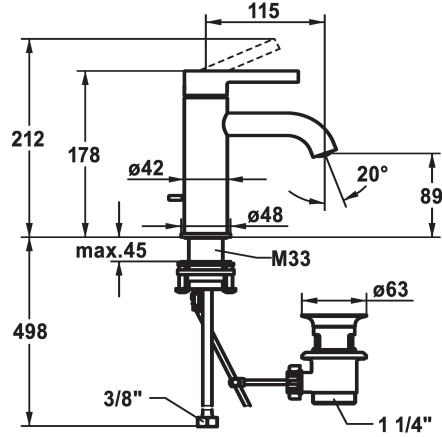

KWC BEVO Lever mixer - Basin

Modell-Linie: BEVO | 12.421.041.000FL
Umyvadlové armatury | Hydraulické armatury

KWC-No.

124603
chromeline, A 115, flexible connection hoses, with pop-up valve

124604
chromeline, A 115, flexible connection hoses, without pop-up valve

- * Lever mixer
- * EcoProtect - water-saving device
- * Fixed spout
 - Neoperl® Caché® CS, Coin Slot
- * KWC cartridge M 35 OP
 - with ceramic discs
 - flow rate and temperature continuously variable

ATT-KWC- ABLAUFGARNITUR

mit_Ablaufgarnitur

ohne_Ablaufgarnitur

- temperature limitation
- * Flexible connection hoses 3/8"
- * QuickInstallation - Fastening via threaded connection with locking screws
- * Mounting hole size ø35 mm
- * Scope of delivery:
 - KWC pop-up valve Z.538.581.000

Faucet_typ

Measure_Height

G_Acoustic group

Projection_A

EnergyLabelCH

ATT-KWC-MASS-WASSERAUSTRITT

Materiál

5 l/min (3 bar)