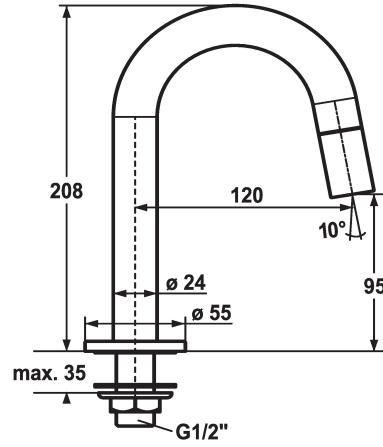

KWC STANDVENTIL Vertical shut-off valve

Modell-Linie: **STANDVENTIL** | 25.001.010.000
Taps | Manual taps

KWC-No.

124602
chromeline, A 120, G 1/2"

* Vertical shut-off valve
* Operating handle integrated into the spout
* Fixed spout
- Neoperl® Caché®

* Ceramic disc valve 1/2" 90°
* Connecting thread 1/2"
* Mounting hole size ø22mm or ø35mm

Technical Data

Flow rate
Connection
Handling
Color code
Installation type
Faucet_typ
Design
Measure Height
Acoustic group
Projection A
Energy label

4 l/min (3 bar)
G 1/2"
front lever
chromeline
Pillar installation
Vertical shut-off valve
J-Spout
208
I
A 120
A

Spare Parts

Service key Neoperl © Caché ©, JR, 21 mm, red

KWC STANDVENTIL
Vertical shut-off valve

Modell-Linie: STANDVENTIL | 25.001.010.000
Taps | Manual taps

639017
Z.635.215
