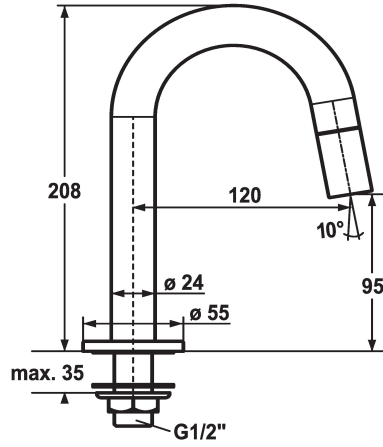

KWC STANDVENTIL Vertical shut-off valve

Modell-Linie: **STANDVENTIL** | 25.001.010.000
Taps | Manual taps

KWC-No.

124602
chromeline, A 120, G 1/2"

- * Vertical shut-off valve
- * Operating handle integrated into the spout
- * Fixed spout
- Neoperl® Caché®

- * Ceramic disc valve 1/2" 90°
- * Connecting thread 1/2"
- * Mounting hole size ø22mm or ø35mm

Technical Data

Flow rate
Connection
Handling
Color code
Installation_type
Faucet_typ
Design
Dimension Height
G_Acoustic group
Projection_A
Energy Label

4 l/min (3 bar)
G 1/2"
front lever
chrome
Pillar installation
Vertical shut-off valve
J-Spout
208
I
A 120
A

Spare Parts

Service key Neoperl © Caché ©, JR, 21 mm, red

KWC STANDVENTIL
Vertical shut-off valve

Modell-Linie: STANDVENTIL | 25.001.010.000
Taps | Manual taps

639017
Z.635.215
