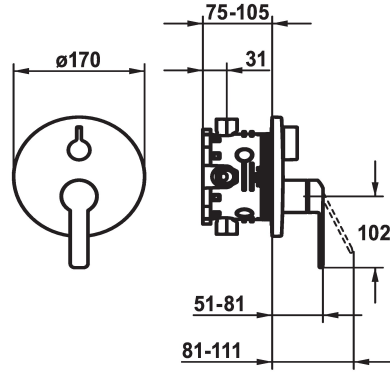

KWC DOMO 6.0 Trim kit - Lever mixer - Tub

Modell-Linie: DOMO 6.0 | 20.664.510.000
Duschar | Badkarsarmaturer

KWC-No.

124588
chromeline, Trim kit

124589
chromeline, Trim kit, with vacuum breaker

- * Trim kit with function unit
- * Outflow top and below
- * Turning handle for diverter
- * KWC cartridge M 35 H
- with ceramic discs
- flow rate and temperature continuously variable
- * Scope of delivery:

ATT-KWC-UNTERPUTZ

FM-Set

FM-Set mit SI

- Function unit, lever, cap, sleeve, cover plate, holder for escutcheon, diverter
- Fastening of the cover plate without screws
- * To be ordered separately:
- Unit for concealed installation KWC BLUEBOX®
- ½", without shut-off valve, 39.999.900.931
- ¾" (½"), with shut-off valve, 39.999.910.931

Technical Data

ATT-KWC-A_ABGANG_UP

Diameter

Handling

ATT-KWC-FARBCODE

Installation_type

Faucet_typ

G_Acoustic group

ATT-KWC-UNTERPUTZ

EnergyLabelCH

Material

18 l/min (3 bar)

D170

frontbedient

chromeline

Väggmontering