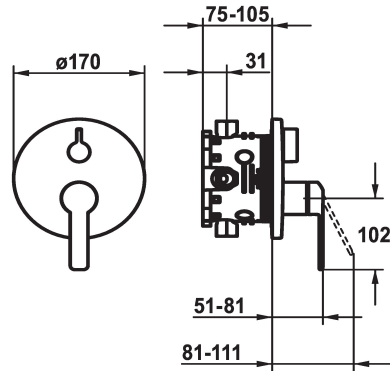

KWC DOMO 6.0 Trim kit - Lever mixer - Tub

Modell-Linie: DOMO 6.0 | 20.664.510.000
Showers | Exposed bath mixer

KWC-No.

124588
chromeline, Trim kit

124589
chromeline, Trim kit, with vacuum breaker

- * Trim kit with function unit
- * Outflow top and below
- * Turning handle for diverter
- * KWC cartridge M 35 H
- with ceramic discs
- flow rate and temperature continuously variable
- * Scope of delivery:

Concealed unit

Trim kit

Trim kit, with vacuum breaker

- Function unit, lever, cap, sleeve, cover plate, holder for escutcheon, diverter
- Fastening of the cover plate without screws
- * To be ordered separately:
- Unit for concealed installation KWC BLUEBOX®
- ½", without shut-off valve, 39.999.900.931
- ¾" (½"), with shut-off valve, 39.999.910.931

Technical Data

Flow rate
Diameter
Handling
Color code
Installation type
Faucet_typ
Acoustic group
Concealed unit
Energy label
material

18 l/min (3 bar)
D170
front lever
chromeline
Wall mounted
Lever mixer
I
Trim kit, with vacuum breaker
C
Brass

Optional Accessories

KWC DOMO 6.0 Trim kit - Lever mixer - Tub

Modell-Linie: **DOMO 6.0** | 20.664.510.000
Showers | Exposed bath mixer

BLUEBOX Alignment set

537593
Z.537.593

BLUEBOX Extension set 15 mm

537595
Z.537.595