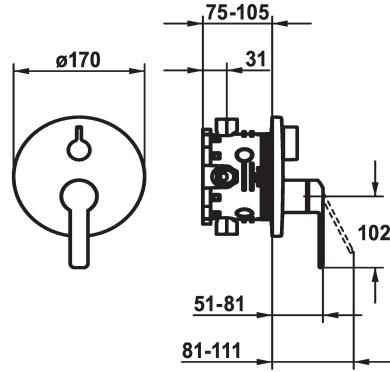

KWC DOMO 6.0

Trim kit - Lever mixer - Tub

Modell-Linie: DOMO 6.0 | 20.664.510.000

Showers | Exposed bath mixer

KWC-No.

124588
chromeline, Trim kit

124589
chromeline, Trim kit, with vacuum breaker

- * Trim kit with function unit
- * Outflow top and below
- * Turning handle for diverter
- * KWC cartridge M 35 H
- with ceramic discs
- flow rate and temperature continuously variable
- * Scope of delivery:

Concealed unit

Trim kit

Trim kit, with vacuum breaker

- Function unit, lever, cap, sleeve, cover plate, holder for escutcheon, diverter
- Fastening of the cover plate without screws
- * To be ordered separately:
- Unit for concealed installation KWC BLUEBOX®
- ½", without shut-off valve, 39.999.900.931
- ¾" (½"), with shut-off valve, 39.999.910.931

Technical Data

Flow rate
Diameter
Handling
Color code
Installation type
Faucet_typ
Acoustic group
Concealed unit
Energy label
material

18 l/min (3 bar)
D170
front lever
chromeline
Wall mounted
Lever mixer
I
Trim kit, with vacuum breaker
C
Brass

Optional Accessories

KWC DOMO 6.0 Trim kit - Lever mixer - Tub

Modell-Linie: **DOMO 6.0** | 20.664.510.000
Showers | Exposed bath mixer

BLUEBOX Alignment set

537593
Z.537.593

BLUEBOX Extension set 15 mm

537595
Z.537.595