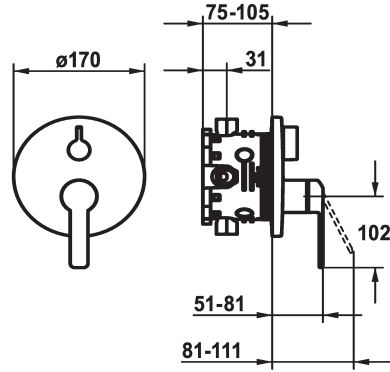

## KWC DOMO 6.0 Trim kit - Lever mixer - Tub

Modell-Linie: DOMO 6.0 | 20.664.510.000  
Showers | Exposed bath mixer

### KWC-No.

**124588**  
chromeline, Trim kit

**124589**  
chromeline, Trim kit, with vacuum breaker

### Concealed unit

Trim kit

Trim kit, with vacuum breaker

- \* Trim kit with function unit
- \* Outflow top and below
- \* Turning handle for diverter
- \* KWC cartridge M 35 H
- with ceramic discs
- flow rate and temperature continuously variable
- \* Scope of delivery:

### Technical Data

Flow rate
Diameter
Handling
Color code
Installation type
Faucet_typ
Acoustic group
Concealed unit
Energy label
material

18 l/min (3 bar)
D170
front lever
chromeline
Wall mounted
Lever mixer
I
Trim kit, with vacuum breaker
C
Brass