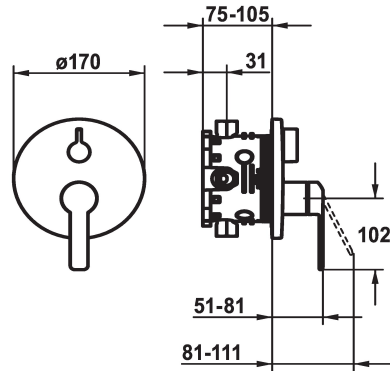

KWC DOMO 6.0 Trim kit - Lever mixer - Tub

Modell-Linie: DOMO 6.0 | 20.664.510.000
Showers | Exposed bath mixer

KWC-No.

124588
chromeline, Trim kit

124589
chromeline, Trim kit, with vacuum breaker

- * Trim kit with function unit
- * Outflow top and below
- * Turning handle for diverter
- * KWC cartridge M 35 H
- with ceramic discs
- flow rate and temperature continuously variable
- * Scope of delivery:

Concealed_unit

Trim kit

Trim kit, with vacuum breaker

- Function unit, lever, cap, sleeve, cover plate, holder for escutcheon, diverter
- Fastening of the cover plate without screws
- * To be ordered separately:
- Unit for concealed installation KWC BLUEBOX®
- ½", without shut-off valve, 39.999.900.931
- ¾" (½"), with shut-off valve, 39.999.910.931

Technical Data

Flow rate
Diameter
Handling
Color code
Installation_type
Faucet_typ
G_Acoustic group
Concealed_unit
Energy Label
material

18 l/min (3 bar)
D170
front lever
chrome
Wall mounted
Lever mixer
I
Trim kit, with vacuum breaker
C
Brass

Optional Accessories

KWC DOMO 6.0 Trim kit - Lever mixer - Tub

Modell-Linie: **DOMO 6.0** | 20.664.510.000
Showers | Exposed bath mixer

BLUEBOX Alignment set

537593
Z.537.593

BLUEBOX Extension set 15 mm

537595
Z.537.595