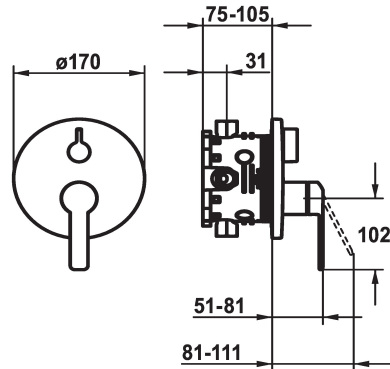

KWC DOMO 6.0 Trim kit - Lever mixer - Tub

Modell-Linie: DOMO 6.0 | 20.664.500.000
Duschar | Badkarsarmaturer

KWC-No.

124588
chromeline, Trim kit

124589
chromeline, Trim kit, with vacuum breaker

- * Trim kit with function unit
- * Outflow top and below
- * Turning handle for diverter
- * KWC cartridge M 35 H
- with ceramic discs
- flow rate and temperature continuously variable
- * Scope of delivery:

ATT-KWC-UNTERPUTZ

FM-Set

FM-Set mit SI

- Function unit, lever, cap, sleeve, cover plate, holder for escutcheon, diverter
- Fastening of the cover plate without screws
- * To be ordered separately:
- Unit for concealed installation KWC BLUEBOX®
- ½", without shut-off valve, 39.999.900.931
- ¾" (½"), with shut-off valve, 39.999.910.931

Technical Data

ATT-KWC-A_ABGANG_UP

Diameter

Handling

ATT-KWC-FARBCODE

Installation_type

Faucet_typ

G_Acoustic group

ATT-KWC-UNTERPUTZ

EnergyLabelCH

Material

19 l/min (3 bar)

D170

frontbedient

chromeline

Väggmontering