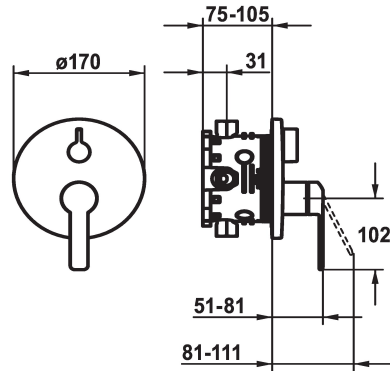

KWC DOMO 6.0 Trim kit - Lever mixer - Tub

Modell-Linie: DOMO 6.0 | 20.664.500.000
Armatura natryskowa | Baterie wannowe

KWC-No.

124588
chromeline, Trim kit

124589
chromeline, Trim kit, with vacuum breaker

- * Trim kit with function unit
- * Outflow top and below
- * Turning handle for diverter
- * KWC cartridge M 35 H
- with ceramic discs
- flow rate and temperature continuously variable
- * Scope of delivery:

ATT-KWC-UNTERPUTZ

FM-Set

FM-Set mit SI

- Function unit, lever, cap, sleeve, cover plate, holder for escutcheon, diverter
- Fastening of the cover plate without screws
- * To be ordered separately:
- Unit for concealed installation KWC BLUEBOX®
- ½", without shut-off valve, 39.999.900.931
- ¾" (½"), with shut-off valve, 39.999.910.931

Dane techniczne

ATT-KWC-A_ABGANG_UP

średnicy

Handling

ATT-KWC-FARBCODE

Installation_type

Faucet_typ

G_Acoustic group