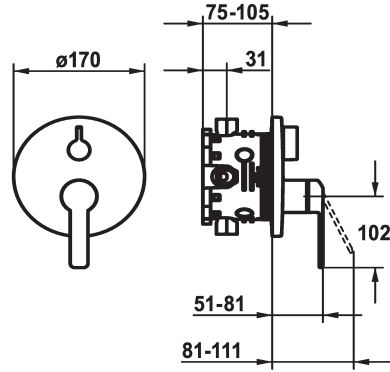

KWC DOMO 6.0 Trim kit - Lever mixer - Tub

Modell-Linie: DOMO 6.0 | 20.664.500.000
Showers | Exposed bath mixer

KWC-No.

124588
chromeline, Trim kit

124589
chromeline, Trim kit, with vacuum breaker

Concealed unit

Trim kit

Trim kit, with vacuum breaker

- * Trim kit with function unit
- * Outflow top and below
- * Turning handle for diverter
- * KWC cartridge M 35 H
- with ceramic discs
- flow rate and temperature continuously variable
- * Scope of delivery:

- Function unit, lever, cap, sleeve, cover plate, holder for escutcheon, diverter
- Fastening of the cover plate without screws
- * To be ordered separately:
- Unit for concealed installation KWC BLUEBOX®
- ½", without shut-off valve, 39.999.900.931
- ¾" (½"), with shut-off valve, 39.999.910.931

Technical Data

Flow rate
Diameter
Handling
Color code
Installation type
Faucet_typ
Acoustic group
Concealed unit
Energy label
material

19 l/min (3 bar)
D170
front lever
chromeline
Wall mounted
Lever mixer
I
Trim kit
C
Brass