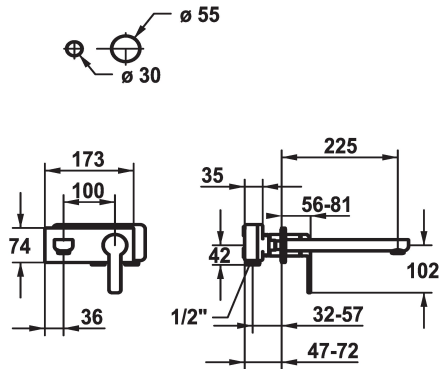

KWC DOMO 6.0 Trim kit - Lever mixer - Basin

Modell-Linie: **DOMO 6.0** | 11.662.034.000
Kranar | Hydraulické armatúry

KWC-No.

124584
chromeline, A 175, Trim kit

124585
chromeline, A 225, Trim kit

- * Trim kit Lever mixer
- * EcoProtect - water-saving device
- * Fixed spout
- Neoperl® Cascade® SLC
- * OptimalSpace - ample space for washing or working
- * KWC cartridge M 35 H

Projection_A

A175

A225

- with ceramic discs
- flow rate and temperature continuously variable
- * To be ordered separately:
- Unit for concealed installation 1/2" 39.001.401.931
- * To be ordered separately (optional or if necessary):
- Extension set 20 mm Z.536.333

Technical Data

A_Spout_Spray

5 l/min (3 bar)

ATT-KWC-AUSLAUF

fest

Diameter

173x74

Handling