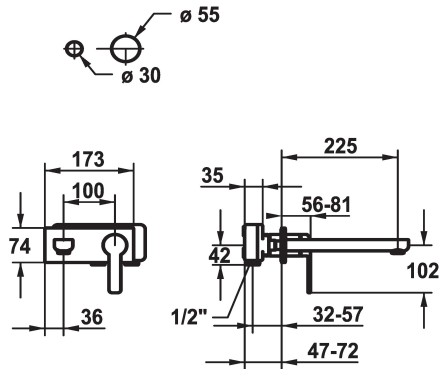

## KWC DOMO 6.0 Trim kit - Lever mixer - Basin

Modell-Linie: **DOMO 6.0** | 11.662.034.000  
Armatura umywalkowa | Armatura jednouchwytywa

### KWC-No.

**124584**  
chromeline, A 175, Trim kit

**124585**  
chromeline, A 225, Trim kit

- \* Trim kit Lever mixer
- \* EcoProtect - water-saving device
- \* Fixed spout
- Neoperl® Cascade® SLC
- \* OptimalSpace - ample space for washing or working
- \* KWC cartridge M 35 H

### Projection\_A

A175

A225

- with ceramic discs
- flow rate and temperature continuously variable
- \* To be ordered separately:
- Unit for concealed installation 1/2" 39.001.401.931
- \* To be ordered separately (optional or if necessary):
- Extension set 20 mm Z.536.333

### Dane techniczne

A_Spout_Spray
ATT-KWC-AUSLAUF
średnicy
Handling
ATT-KWC-FARBCODE
Installation_type
Faucet_typ
G_Acoustic group
ATT-KWC-UNTERPUTZ
Projection_A
EnergyLabelCH
Materiał

5 l/min (3 bar)
fest
173x74
frontbedient
chromeline
Montaż naścienny
Hebelmischer
I
FM-Set
A225
A
Mosiądz