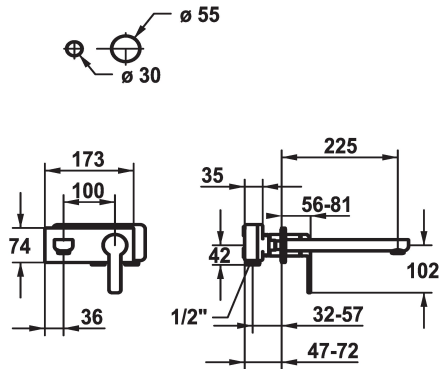

KWC DOMO 6.0 Trim kit - Lever mixer - Basin

Modell-Linie: **DOMO 6.0** | 11.662.034.000
Hanat | Käsi­käyt­toiset hanat

KWC-No.

124584
chromeline, A 175, Trim kit

124585
chromeline, A 225, Trim kit

- * Trim kit Lever mixer
- * EcoProtect - water-saving device
- * Fixed spout
- Neoperf® Cascade® SLC
- * OptimalSpace - ample space for washing or working
- * KWC cartridge M 35 H

Projection_A

A175

A225

- with ceramic discs
- flow rate and temperature continuously variable
- * To be ordered separately:
- Unit for concealed installation 1/2" 39.001.401.931
- * To be ordered separately (optional or if necessary):
- Extension set 20 mm Z.536.333

Tekniset tiedot

A_Spout_Spray

Spout

Halkaisija

Handling

Värikoodi

Installation_type

Faucet_typ

G_Acoustic group

ATT-KWC-UNTERPUTZ

Projection_A

EnergyLabelCH

Materiaali

IviCode

5 l/min (3 bar)

Kiinnitetty