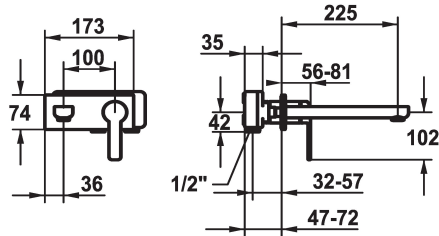

KWC DOMO 6.0 Trim kit - Lever mixer - Basin

Modell-Linie: **DOMO 6.0** | 11.662.034.000
Taps | Manual taps

KWC-No.

124584
chromeline, A 175, Trim kit

124585
chromeline, A 225, Trim kit

- * Trim kit Lever mixer
- * EcoProtect - water-saving device
- * Fixed spout
- Neoperf® Cascade® SLC
- * OptimalSpace - ample space for washing or working
- * KWC cartridge M 35 H

Projection A

A 175

A 225

- with ceramic discs
- flow rate and temperature continuously variable
- * To be ordered separately:
- Unit for concealed installation 1/2" 39.001.401.931
- * To be ordered separately (optional or if necessary):
- Extension set 20 mm Z.536.333

Technical Data

Flow rate
Spout
Diameter
Handling
Color code
Installation type
Faucet_typ
Acoustic group
Concealed unit
Projection A
Energy label
material

5 l/min (3 bar)
fixed
173 x 74
front lever
chromeline
Wall mounted
Lever mixer
I
Trim kit
A 225
A
Brass