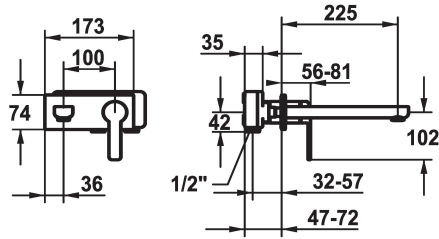

KWC DOMO 6.0 Trim kit - Lever mixer - Basin

Modell-Linie: **DOMO 6.0** | 11.662.034.000
Taps | Manual taps

KWC-No.

124584
chromeline, A 175, Trim kit

124585
chromeline, A 225, Trim kit

- * Trim kit Lever mixer
- * EcoProtect - water-saving device
- * Fixed spout
- Neoperf® Cascade® SLC
- * OptimalSpace - ample space for washing or working
- * KWC cartridge M 35 H

Projection A

A 175

A 225

- with ceramic discs
- flow rate and temperature continuously variable
- * To be ordered separately:
- Unit for concealed installation 1/2" 39.001.401.931
- * To be ordered separately (optional or if necessary):
- Extension set 20 mm Z.536.333

Technical Data

Flow rate
Spout
Diameter
Handling
Color code
Installation type
Faucet_typ
Acoustic group
Concealed unit
Projection A
Energy label
material

5 l/min (3 bar)
fixed
173 x 74
front lever
chromeline
Wall mounted
Lever mixer
I
Trim kit
A 225
A
Brass