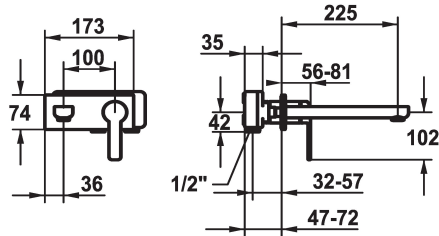

KWC DOMO 6.0 Trim kit - Lever mixer - Basin

Modell-Linie: **DOMO 6.0** | 11.662.034.000
Taps | Manual taps

KWC-No.

124584
chromeline, A 175, Trim kit

124585
chromeline, A 225, Trim kit

- * Trim kit Lever mixer
- * EcoProtect - water-saving device
- * Fixed spout
- Neoperf® Cascade® SLC
- * OptimalSpace - ample space for washing or working
- * KWC cartridge M 35 H

Projection_A

A 175

A 225

- with ceramic discs
- flow rate and temperature continuously variable
- * To be ordered separately:
- Unit for concealed installation 1/2" 39.001.401.931
- * To be ordered separately (optional or if necessary):
- Extension set 20 mm Z.536.333

Technical Data

| |
|-------------------|
| Flow rate |
| Spout |
| Diameter |
| Handling |
| Color code |
| Installation_type |
| Faucet_typ |
| G_Acoustic group |
| Concealed_unit |
| Projection_A |
| Energy Label |
| material |

| |
|-----------------|
| 5 l/min (3 bar) |
| fixed |
| 173 x 74 |
| front lever |
| chrome |
| Wall mounted |
| Lever mixer |
| I |
| Trim kit |
| A 225 |
| A |
| Brass |

Mandatory Accessories

KWC DOMO 6.0