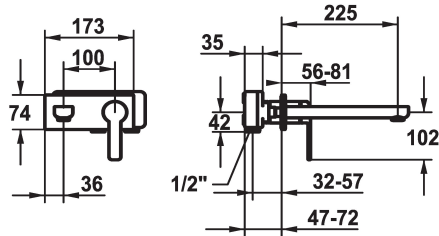

## KWC DOMO 6.0 Trim kit - Lever mixer - Basin

Modell-Linie: DOMO 6.0 | 11.662.034.000  
Umyvadlové armatury | Hydraulické armatury

### KWC-No.

**124584**  
chromeline, A 175, Trim kit

**124585**  
chromeline, A 225, Trim kit

- \* Trim kit Lever mixer
- \* EcoProtect - water-saving device
- \* Fixed spout
- Neoperl® Cascade® SLC
- \* OptimalSpace - ample space for washing or working
- \* KWC cartridge M 35 H

### Projection\_A

A175

A225

- with ceramic discs
- flow rate and temperature continuously variable
- \* To be ordered separately:
- Unit for concealed installation 1/2" 39.001.401.931
- \* To be ordered separately (optional or if necessary):
- Extension set 20 mm Z.536.333

G\_Acoustic group

ATT-KWC-UNTERPUTZ

Projection\_A

EnergyLabelCH

Materiál

5 l/min (3 bar)

fixovaná

173x74