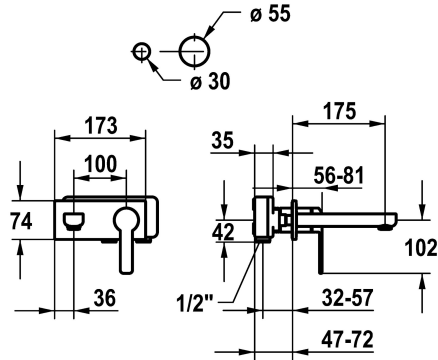

KWC DOMO 6.0 Trim kit - Lever mixer - Basin

Modell-Linie: **DOMO 6.0** | 11.662.033.000
Kranar | Hydraulické armatúry

KWC-No.

124584
chromeline, A 175, Trim kit

124585
chromeline, A 225, Trim kit

- * Trim kit Lever mixer
- * EcoProtect - water-saving device
- * Fixed spout
- Neoperl® Cascade® SLC
- * OptimalSpace - ample space for washing or working
- * KWC cartridge M 35 H

Projection_A

A175

A225

- with ceramic discs
- flow rate and temperature continuously variable
- * To be ordered separately:
- Unit for concealed installation 1/2" 39.001.401.931
- * To be ordered separately (optional or if necessary):
- Extension set 20 mm Z.536.333

Technical Data

A_Spout_Spray

ATT-KWC-AUSLAUF

Diameter

Handling

ATT-KWC-FARBCODE

Installation_type

Faucet_typ

G_Acoustic group

ATT-KWC-UNTERPUTZ

Projection_A

EnergyLabelCH

Material

5 l/min (3 bar)

fest

173x74