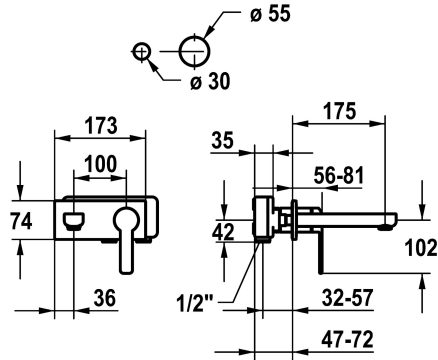

KWC DOMO 6.0 Trim kit - Lever mixer - Basin

Modell-Linie: **DOMO 6.0** | 11.662.033.000
Armatura umywalkowa | Armatura jednouchwytowa

KWC-No.

124584
chromeline, A 175, Trim kit

124585
chromeline, A 225, Trim kit

- * Trim kit Lever mixer
- * EcoProtect - water-saving device
- * Fixed spout
- Neoperl® Cascade® SLC
- * OptimalSpace - ample space for washing or working
- * KWC cartridge M 35 H

Projection_A

A175

A225

- with ceramic discs
- flow rate and temperature continuously variable
- * To be ordered separately:
- Unit for concealed installation 1/2" 39.001.401.931
- * To be ordered separately (optional or if necessary):
- Extension set 20 mm Z.536.333

Dane techniczne

A_Spout_Spray
ATT-KWC-AUSLAUF
średnicy
Handling
ATT-KWC-FARBCODE
Installation_type
Faucet_typ
G_Acoustic group
ATT-KWC-UNTERPUTZ
Projection_A
EnergyLabelCH
Materiał

5 l/min (3 bar)
fest
173x74
frontbedient
chromeline
Montaż naścienny
Hebelmischer
I
FM-Set
A175
A
Mosiądz